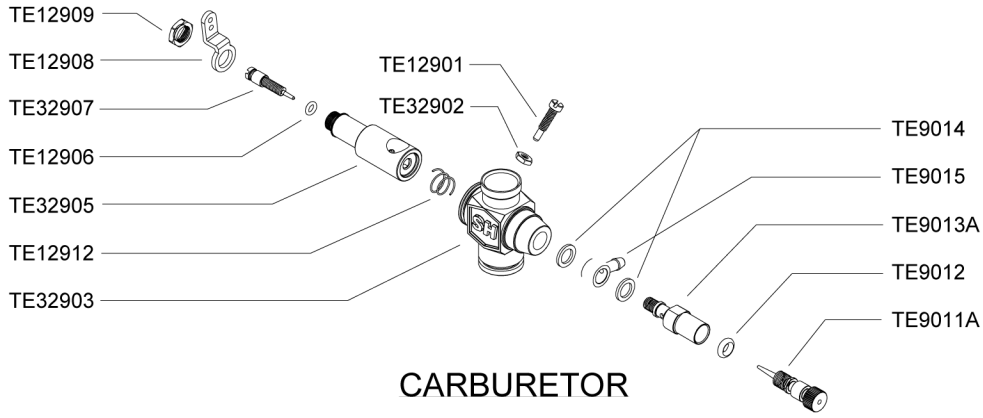

32 AIRCRAFT ENGINE

CARBURETOR

TECHNICAL DATA:

Type:	Cubic cappcity:	Bore:	Strock:	R.P.M:	Power:	Weight:
FS32S01R	5.2 cc	19mm	18.40mm	2000~18000	1.2/18000	270 g