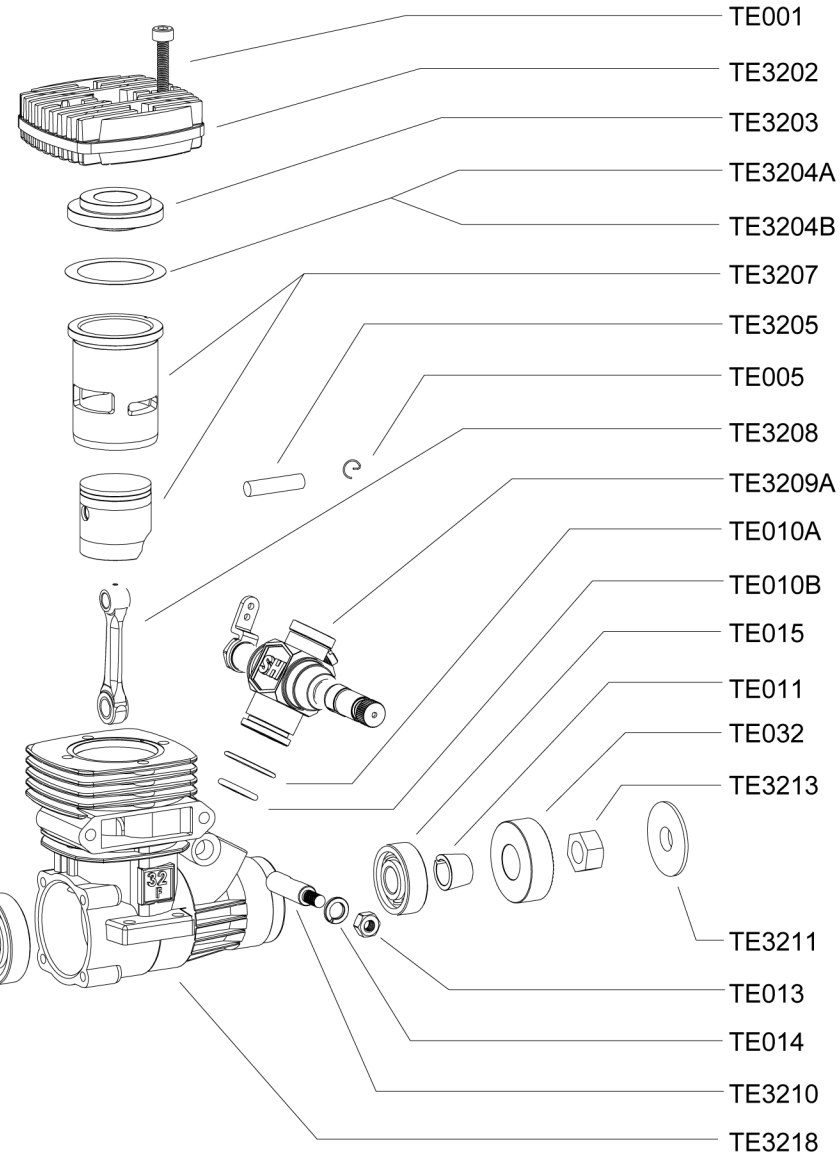

32 AIRCRAFT ENGINE

CARBURETOR

TECHNICAL DATA:

Type:	Cubic cappcity:	Bore:	Strock:	R.P.M:	Power:	Weight:
FS32S01R	5.2 cc	19mm	18.40mm	2000~18000	1.2/18000	270 g