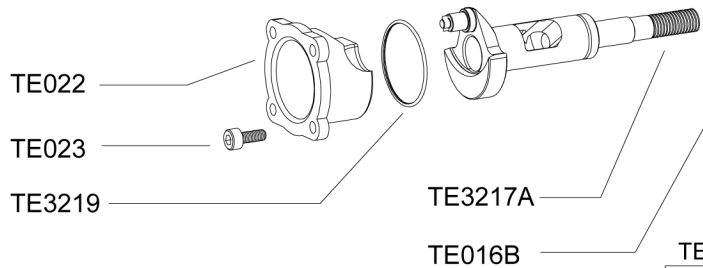

32 AIRCRAFT ENGINE

CARBURETOR

TECHNICAL DATA:

Type:	Cubic cappcity:	Bore:	Strock:	R.P.M:	Power:	Weight:
FS32S01R	5.2 cc	19mm	18.40mm	2000~18000	1.2/18000	270 g