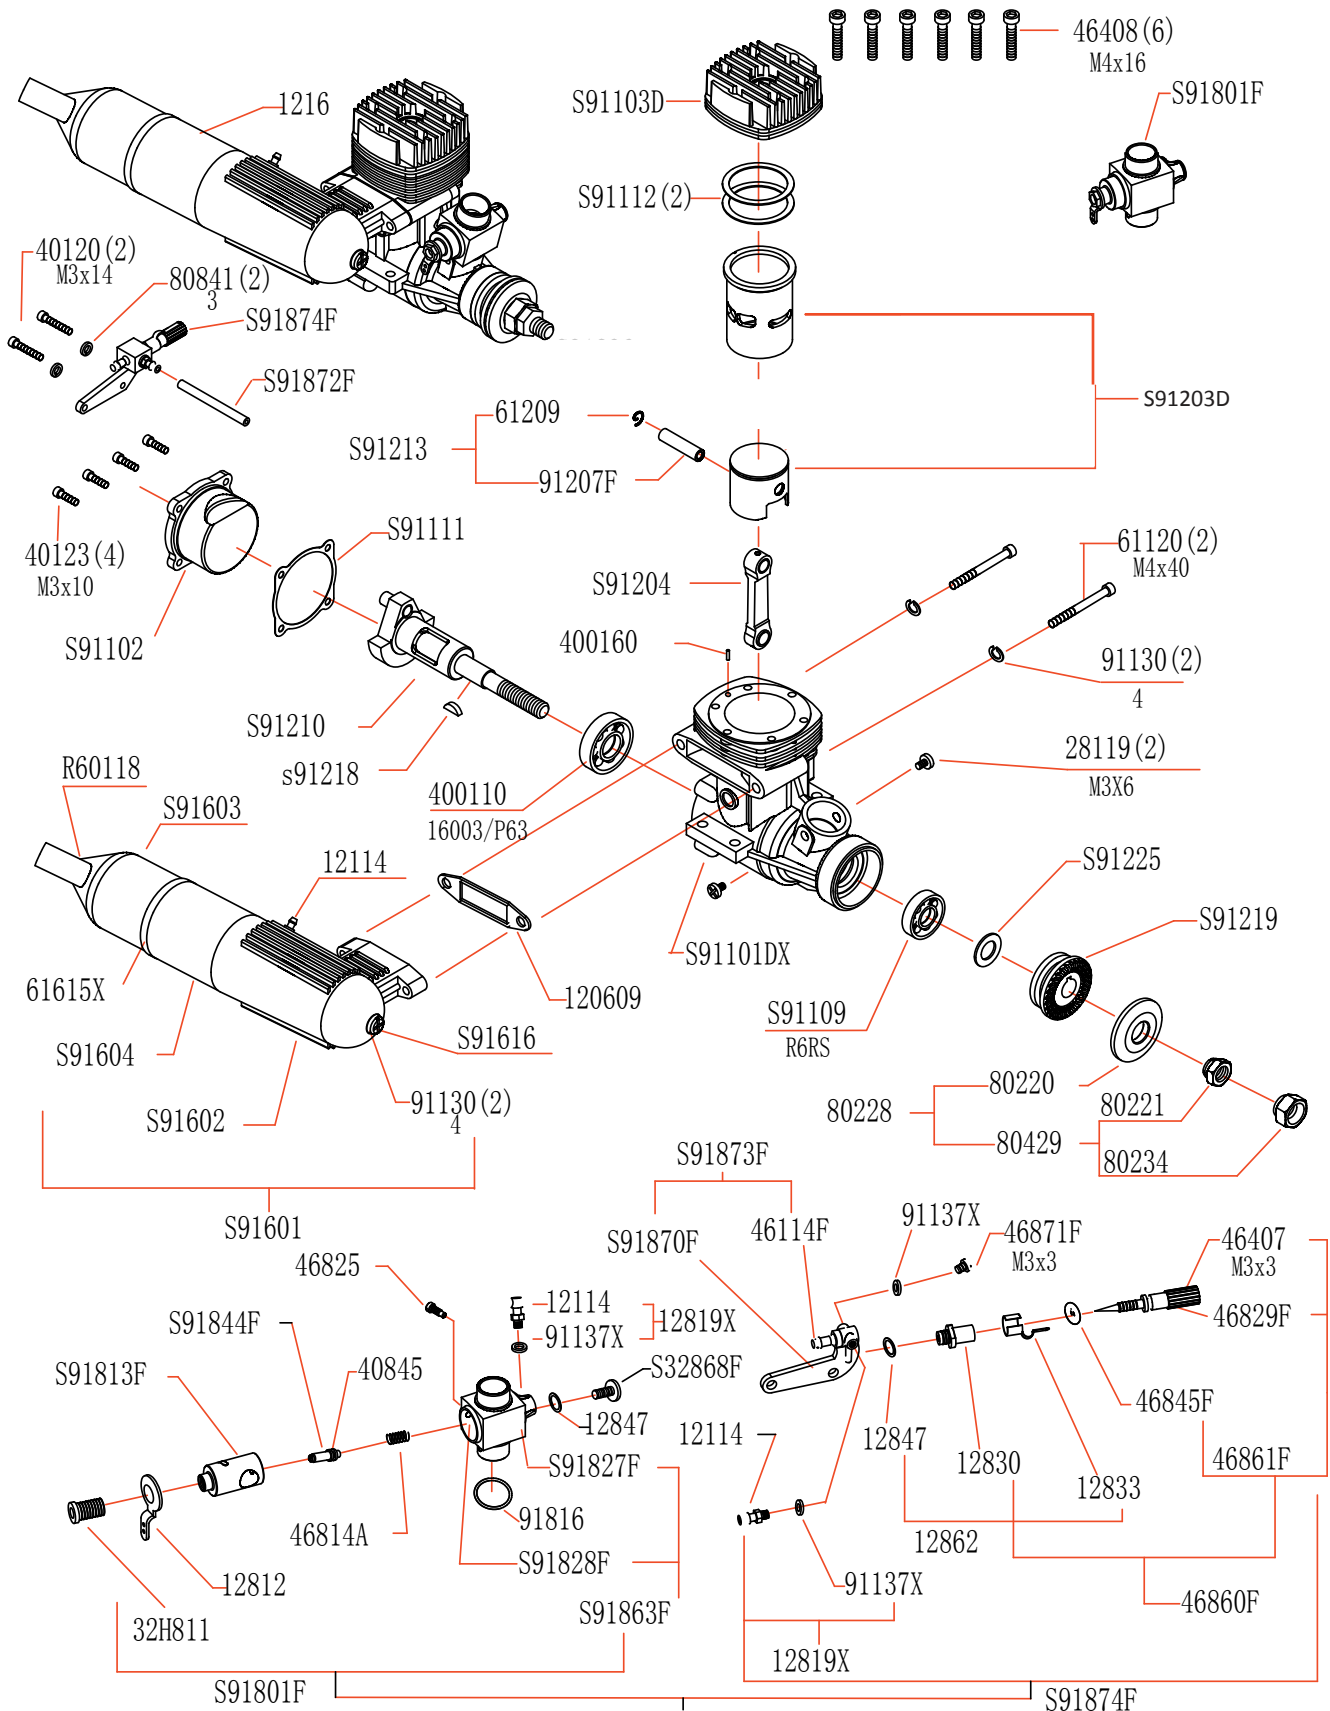

# Magnum XLS 91 Two Stroke Exploded View

S91416 Gasket Set S91112(2) S91111(1)  
 S91901 Screw Set 46408(6) 40123(4)  
 S91810 Idle Needle Assy 40845 S91844F