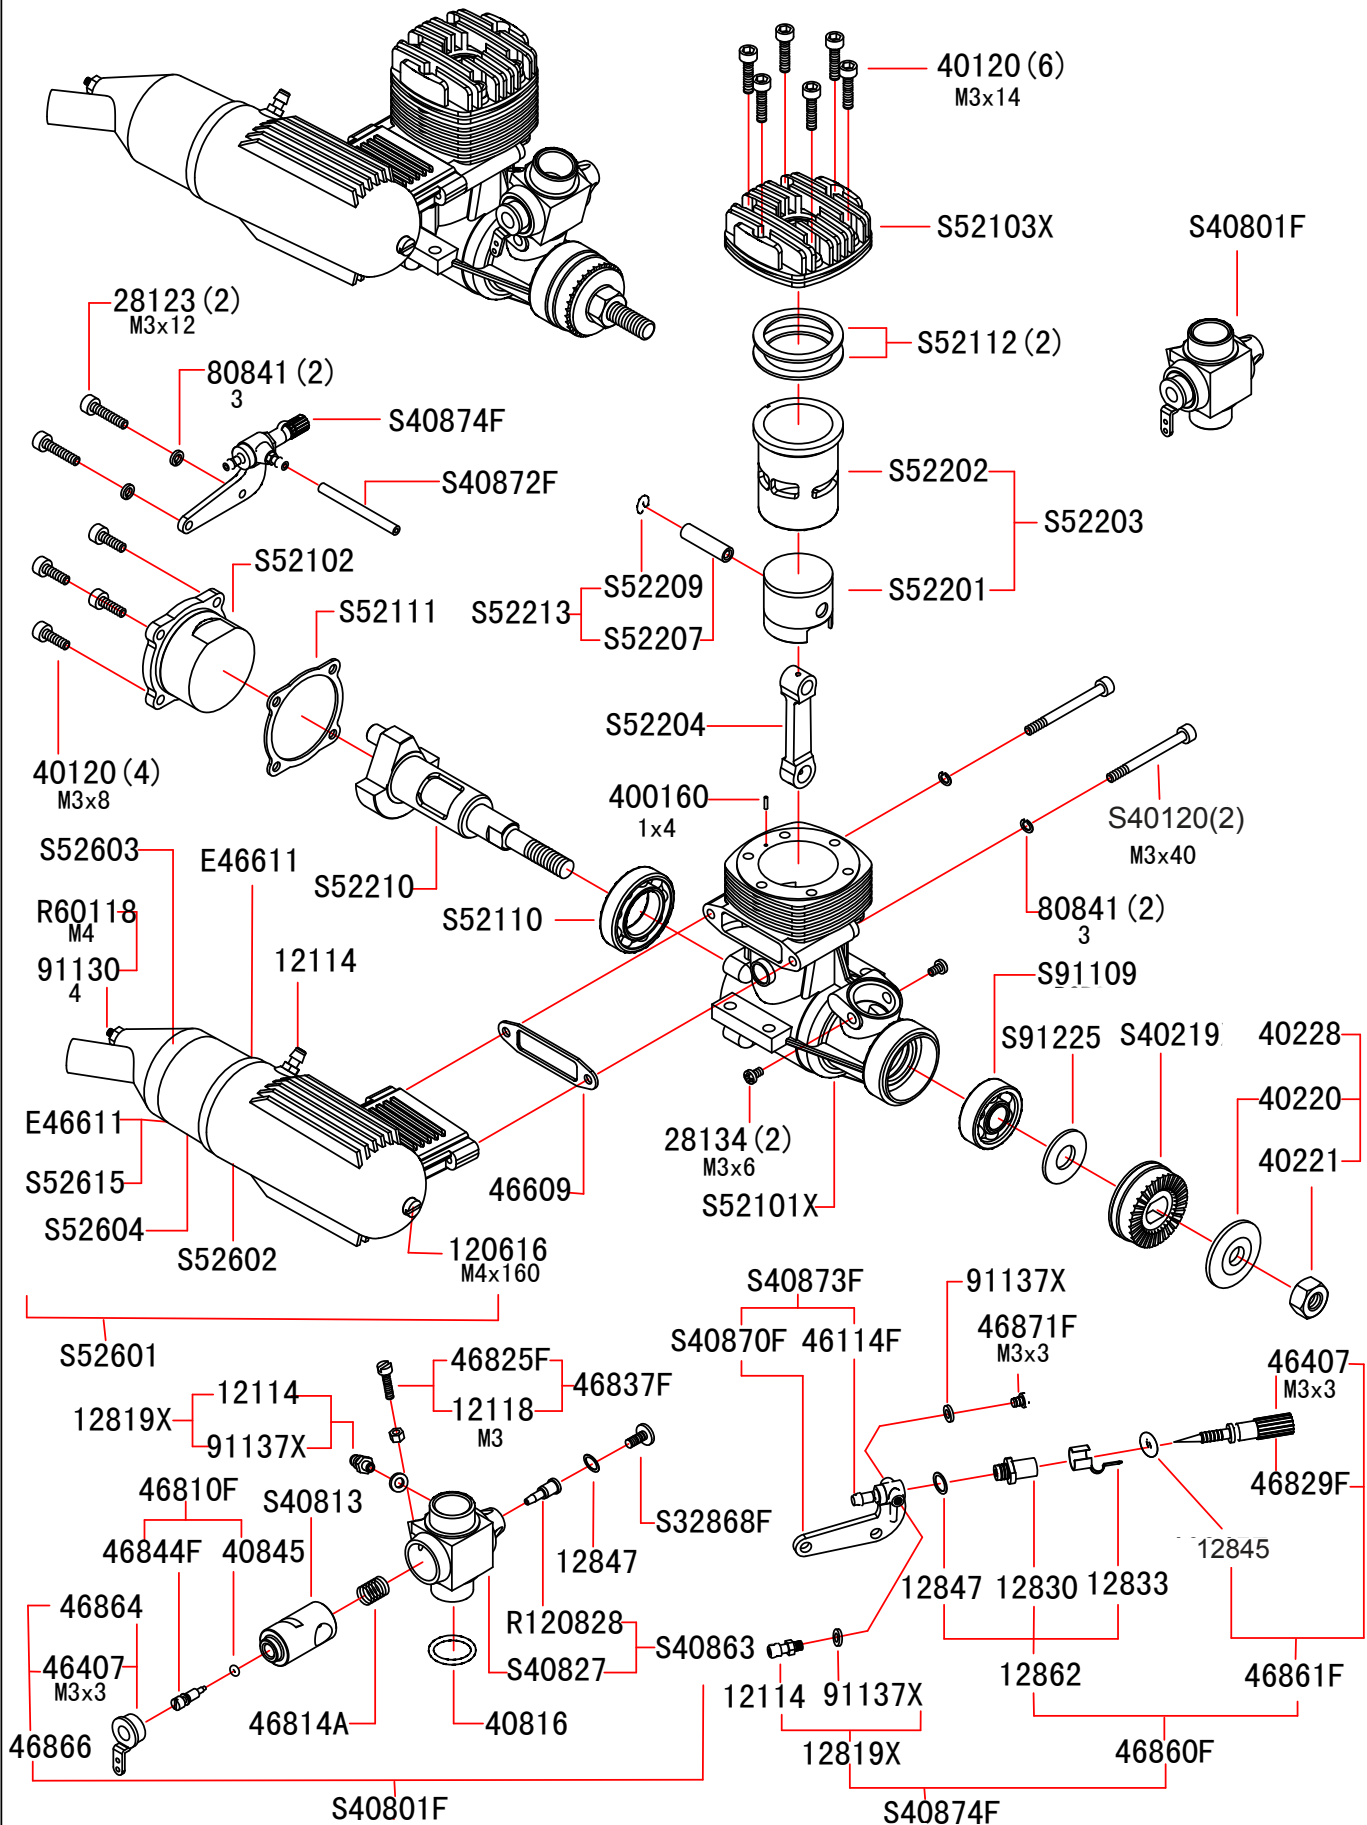

MAGNUM 52XLS TWO STROKE - EXPLODED VIEW

Note: Some parts are not available individually and must be purchased in the master assembly